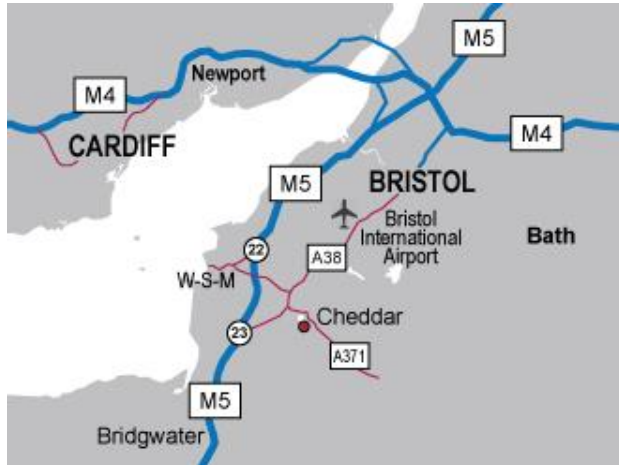

How to find us:

Brightworks Limited
Stanley House
Cheddar Business Park
Cheddar
Somerset BS27 3EB

Tel. 01934 743770

- Brightworks is located in the village of Cheddar, just south of Bristol International Airport, and is accessible from either junction 21 or 22 of the M5 motorway and/or via the A38.
- From the A38, follow signs for Axbridge, Cheddar and Wells on the A371.
- On a left hand bend, just before Cheddar, turn right onto the B3151 for Wedmore.
- Then, after approx. 1/3 of a mile, take the next left.
- Then, after approx. 100 yards, at the T-junction turn left again.
- In approx. 100 yards, you'll find the entrance to Cheddar Business Park on the right hand side.
- Stanley House is the first building on the right hand side, as you turn into Cheddar Business Park.
- There is plenty of *visitor* parking just behind our building.