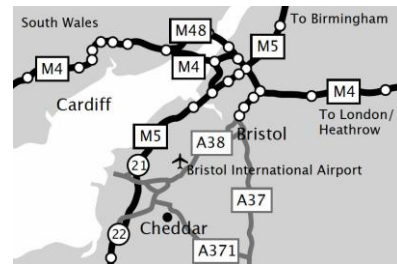

How to find us: -

The A38 is easily reached from junctions 21 and 22 of the M5 or from Bristol City Centre to the north.

From the A38, take the A371, following signs for Axbridge, Cheddar and Wells.

On a left hand bend just before Cheddar, turn right onto the B3151 for Wedmore.

Take the next left, then at the T-junction turn left again.

You'll find Cheddar Business Park on the right hand side. Stanley House is the first building on the right at the park entrance.