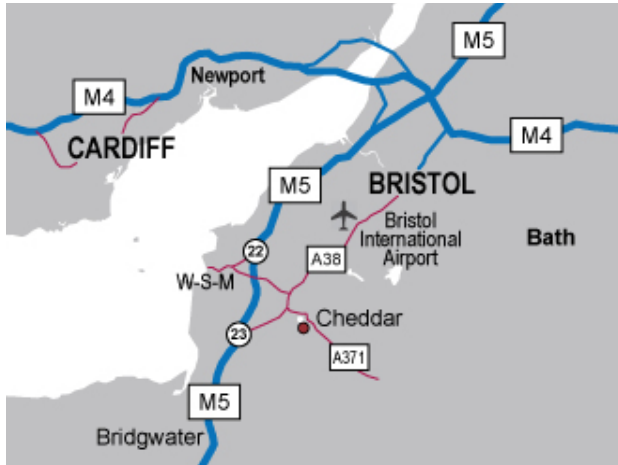

How to find us:

Brightworks Limited
Stanley House
Cheddar Business Park
Cheddar
Somerset BS27 3EB

Tel. +44 1934 743770
Fax +44 1934 808215

- Brightworks is located in the village of Cheddar, just south of Bristol International Airport, and is accessible from either junction 22 or 23 of the M5 motorway and/or via the A38.
- From the A38, follow signs for Axbridge, Cheddar and Wells on the A371.
- On a left hand bend, just before Cheddar, turn right onto the B3151 for Wedmore.
- Then, after approx. 1/3 of a mile, take the next left.
- Then, after approx. 100 yards, at the T-junction turn left again.
- In approx. 100 yards, you'll find the entrance to Cheddar Business Park on the right hand side.
- Stanley House is the first building on the right hand side, as you turn into Cheddar Business Park.
- There is plenty of visitor parking just behind our building.